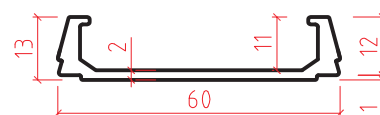

OSTATNÍ
SPECIALS

Hliníkový lakovaný profil určený pro dekorativní překrytí spojů panelů.
Profil lze vyrobit v mnoha barevných variantách.

Profil se skládá ze dvou částí
-Prvek A - základna Al bez povrchové úpravy
-Prvek B - vrchní krycí Al profil (lakovaný nebo eloxovaný)

Cena: Vždy na poptání dle poptávaného množství

Aluminium profile for decorative panel mounting
The profile can be produced in many colour variation.

The profile consists of two parts:
- item A - Aluminium base without surface finish
- item B - Aluminium top part (varnished or elox surface)

Price: Price is according to requested quantity

PRVEK B

CENY PLATNÉ OD 2011/03/D. PRÁVO NA ZMĚNY VÝHRAZENO.
PRICE VALID FROM 2011/03/D. RIGHT TO CHANGES RESERVED

CERTIFIKACE ISO 9001:2009

WWW.FRIGOMONT.CZ